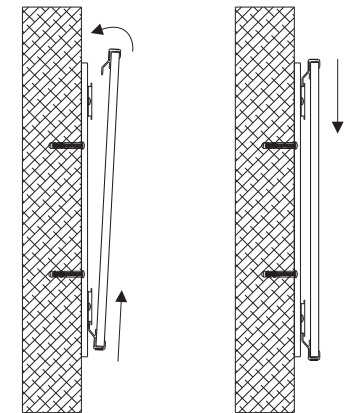

adjustable wall installation brackets

push-click installation adjustable height after installation

Available aspect ratios:

Model	Viewing area (WxH in cm)	Ratio	Frame border width (B)	Total frame size (WFxHF in cm)	Weight	Wood packaging size (WxHxD in cm)	Weight including wood packaging
IV-ALR222_16-9	221,5 x 124,5	16:9	1,3 cm	224,1 x 127,1	32,0 kg	238 x 139 x 8	75,0 kg
IV-ALR266_16-9	266,0 x 149,5	16:9	1,3 cm	268,6 x 152,1	47,5 kg	279 x 169 x 8	109,0 kg