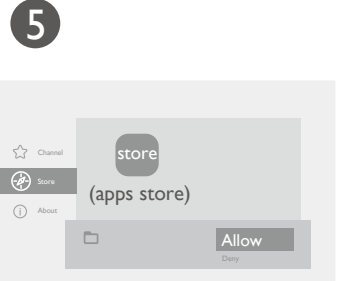

Quickly set up
Google account

With iOS device

With Android device

510047900

Wireless Projection

Configurations for more streaming videos

Using your phone as remote control (Smart Control)

It's time to watch streaming contents.