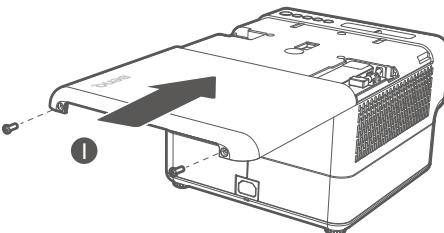

Digital Projector Quick Start Guide

Home Series | GP500

PN:4JJPE01.001
V1.00

a

QS01

b

c

d

e

f

(varies by region)

g

Support.BenQ.com

Online Manual
GP500 / QS01

Product Support

1

2

Phillips screwdriver for M3

3

4

5

2

6

7

Quickly set up
Google account

With iOS device

With Android device

510047900