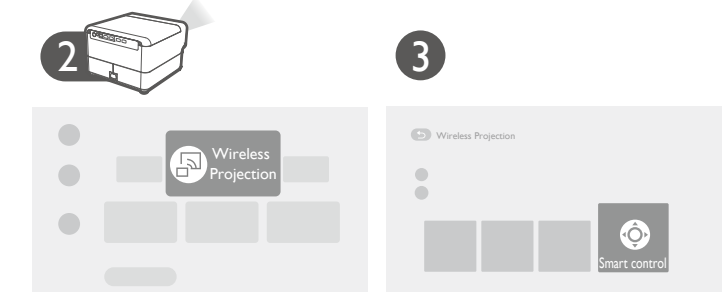

Quickly set up
Google account

With iOS device

With Android device

510047900

Wireless Projection

Configurations for more streaming videos

Using your phone as remote control (Smart Control)

It's time to watch streaming contents.