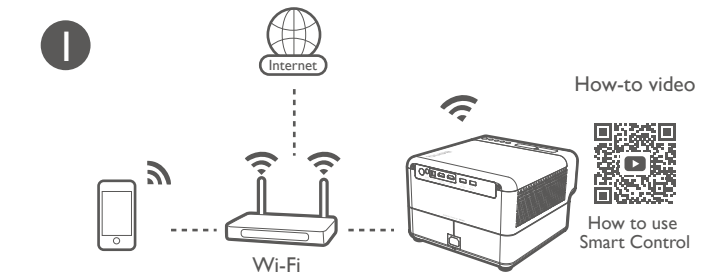

Quickly set up
Google account

With iOS device

With Android device

510047900

Wireless Projection

Configurations for more streaming videos

Using your phone as remote control (Smart Control)

It's time to watch streaming contents.

Remote Control

Smart Control app

More fun with your smart home projector