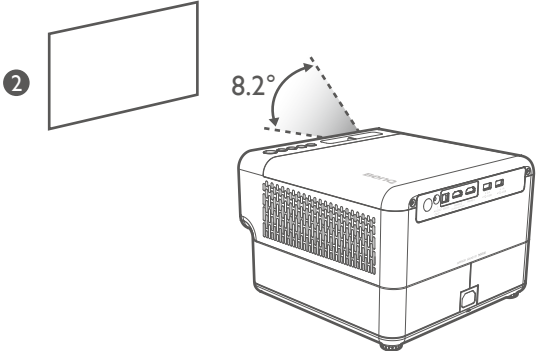

Digital Projector Quick Start Guide

Home Series | GP500

PN:4JJPE01.001
V1.00

a

QS01

b

c

d

e

f

(varies by region)

g

Support.BenQ.com

Online Manual
GP500 / QS01

Product Support

1

2

Phillips screwdriver for M3

3

4

5

2

6

7

Quickly set up
Google account

With iOS device

With Android device

510047900