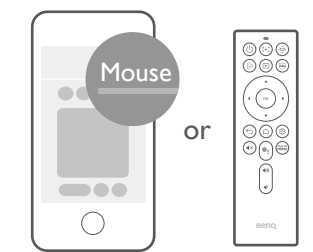

Quickly set up
Google account

With iOS device

With Android device

510047900

Wireless Projection

Configurations for more streaming videos

Using your phone as remote control (Smart Control)

It's time to watch streaming contents.

Remote Control

Smart Control app

More fun with your smart home projector