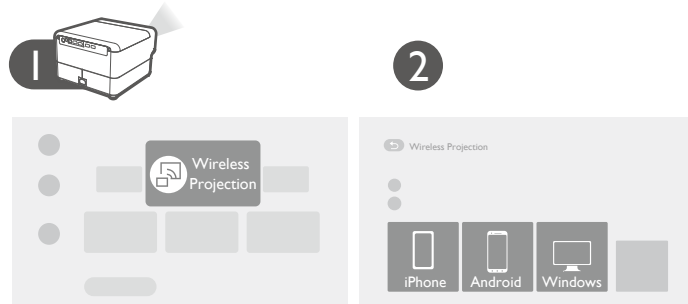

Quickly set up
Google account

With iOS device

With Android device

510047900

Wireless Projection

Configurations for more streaming videos

Using your phone as remote control (Smart Control)

It's time to watch streaming contents.