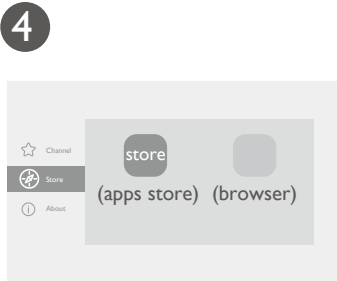

Quickly set up
Google account

With iOS device

With Android device

510047900

Wireless Projection

Configurations for more streaming videos

Using your phone as remote control (Smart Control)

It's time to watch streaming contents.