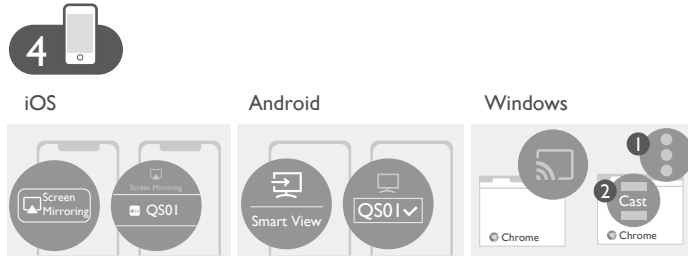

Quickly set up
Google account

With iOS device

With Android device

510047900

Wireless Projection

Configurations for more streaming videos

Using your phone as remote control (Smart Control)

It's time to watch streaming contents.

Remote Control

Smart Control app

More fun with your smart home projector