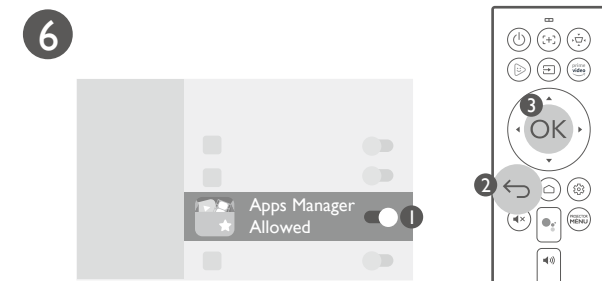

Quickly set up
Google account

With iOS device

With Android device

510047900

Wireless Projection

Configurations for more streaming videos

Using your phone as remote control (Smart Control)

It's time to watch streaming contents.

Remote Control

Smart Control app

More fun with your smart home projector