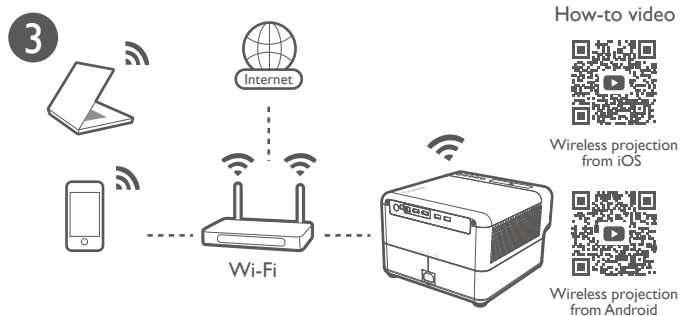

Quickly set up
Google account

With iOS device

With Android device

510047900

Wireless Projection

Configurations for more streaming videos

Using your phone as remote control (Smart Control)

It's time to watch streaming contents.

Remote Control

Smart Control app

More fun with your smart home projector