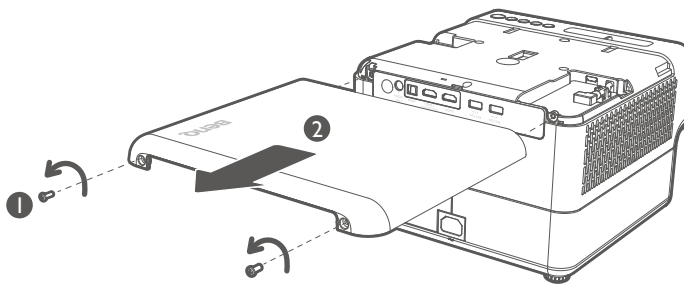

Phillips screwdriver for M3

3