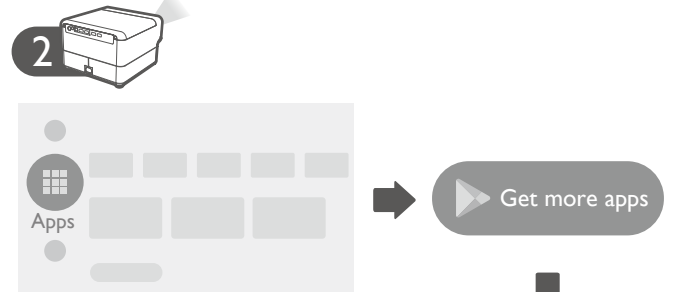

Quickly set up
Google account

With iOS device

With Android device

510047900

Wireless Projection

Configurations for more streaming videos

Using your phone as remote control (Smart Control)

It's time to watch streaming contents.

Remote Control

Smart Control app

More fun with your smart home projector