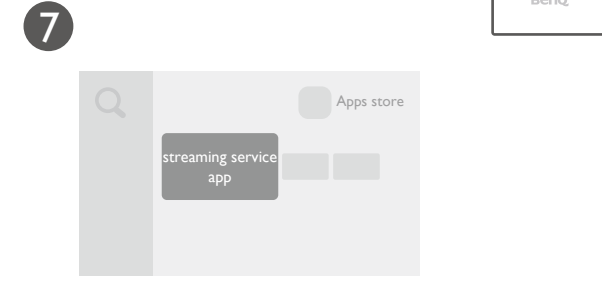

Quickly set up
Google account

With iOS device

With Android device

510047900

Wireless Projection

Configurations for more streaming videos

Using your phone as remote control (Smart Control)

It's time to watch streaming contents.