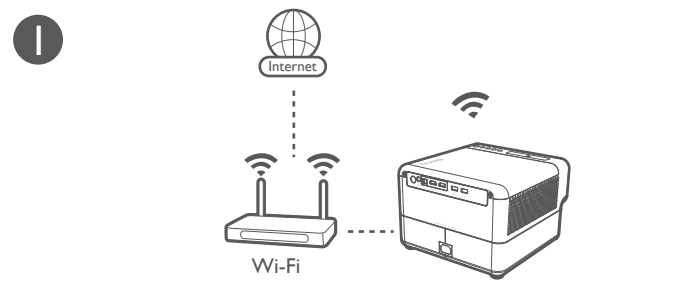

Quickly set up
Google account

With iOS device

With Android device

510047900

Wireless Projection

Configurations for more streaming videos

Using your phone as remote control (Smart Control)

It's time to watch streaming contents.

Remote Control

Smart Control app

More fun with your smart home projector