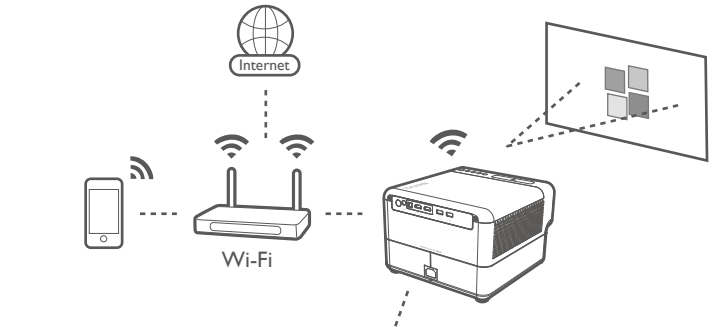

Quickly set up
Google account

With iOS device

With Android device

510047900

Wireless Projection

Configurations for more streaming videos

Using your phone as remote control (Smart Control)

It's time to watch streaming contents.

Remote Control

Smart Control app

More fun with your smart home projector