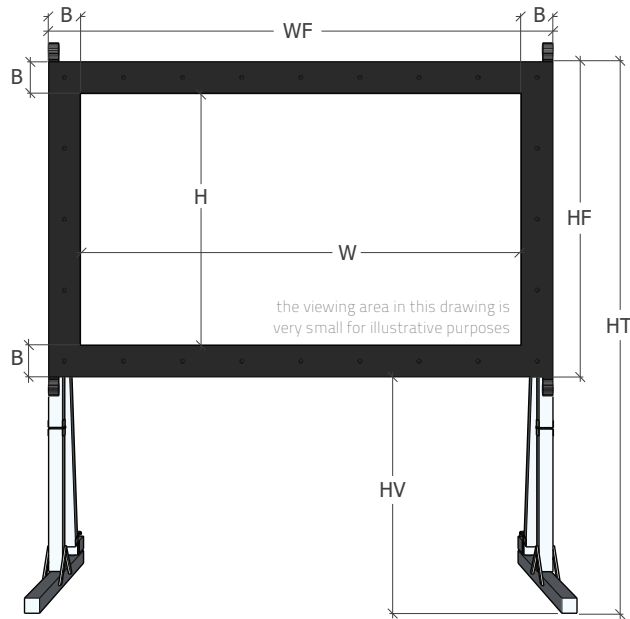

Available aspect ratios:

4:3

16:10

16:9

Model	Viewing area (WXH in cm)	Ratio	Viewing area diagonal	Black borders (B)	Total fabric size (WFxHF in cm)	Maximum total height (HT)	Height from floor to viewing area (HV)	Weight	Flight case size (CLxCHxCD in cm)
IV-FF250_16-9	250,0 x 140,6	16:9	113 inch	8,0 cm	266,0 x 156,6	290,0 cm	Min 30cm / Max 110cm	37,0 kg	149 x 40 x 30
IV-FF300_16-9	300,0 x 168,8	16:9	136 inch	8,0 cm	316,0 x 184,8	315,0 cm	Min 30cm / Max 110cm	43,0 kg	140 x 40 x 46
IV-FF350_16-9	350,0 x 196,9	16:9	158 inch	8,0 cm	366,0 x 212,9	340,0 cm	Min 35cm / Max 120cm	48,0 kg	140 x 40 x 46
IV-FF400_16-9	400,0 x 225,0	16:9	181 inch	8,0 cm	416,0 x 241,0	360,0 cm	Min 35cm / Max 120cm	51,0 kg	163 x 40 x 46
IV-FF250_16-10	250,0 x 156,3	16:10	116 inch	8,0 cm	266,0 x 172,3	300,0 cm	Min 30cm / Max 110cm	38,0 kg	149 x 40 x 30
IV-FF300_16-10	300,0 x 187,5	16:10	139 inch	8,0 cm	316,0 x 203,5	330,0 cm	Min 30cm / Max 110cm	44,0 kg	140 x 40 x 46
IV-FF350_16-10	350,0 x 218,8	16:10	163 inch	8,0 cm	366,0 x 234,8	360,0 cm	Min 35cm / Max 120cm	50,0 kg	140 x 40 x 46
IV-FF400_16-10	400,0 x 250,0	16:10	186 inch	8,0 cm	416,0 x 266,0	380,0 cm	Min 35cm / Max 120cm	53,0 kg	163 x 40 x 46
IV-FF250_4-3	250,0 x 187,5	4:3	123 inch	8,0 cm	266,0 x 203,5	320,0 cm	Min 30cm / Max 110cm	45,0 kg	149 x 40 x 43
IV-FF300_4-3	300,0 x 225,0	4:3	148 inch	8,0 cm	316,0 x 241,0	360,0 cm	Min 30cm / Max 110cm	49,0 kg	140 x 40 x 46
IV-FF350_4-3	350,0 x 262,5	4:3	172 inch	8,0 cm	366,0 x 278,5	390,0 cm	Min 35cm / Max 120cm	57,0 kg	178 x 40 x 46
IV-FF400_4-3	400,0 x 300,0	4:3	197 inch	8,0 cm	416,0 x 316,0	420,0 cm	Min 35cm / Max 120cm	60,0 kg	178 x 40 x 46