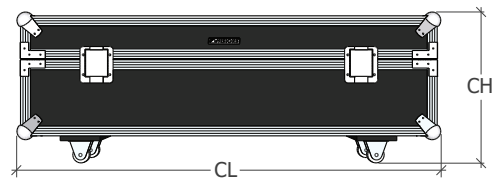

Available aspect ratios:

4:3

16:10

16:9

Model	Viewing area (WXH in cm)	Ratio	Viewing area diagonal	Black borders (B)	Total fabric size (WFxHF in cm)	Maximum total height (HT)	Height from floor to viewing area (HV)	Weight	Flight case size (CLxCHxCD in cm)
IV-FF250_16-9	250,0 x 140,6	16:9	113 inch	8,0 cm	266,0 x 156,6	290,0 cm	Min 30cm / Max 110cm	37,0 kg	149 x 40 x 30
IV-FF300_16-9	300,0 x 168,8	16:9	136 inch	8,0 cm	316,0 x 184,8	315,0 cm	Min 30cm / Max 110cm	43,0 kg	140 x 40 x 46
IV-FF350_16-9	350,0 x 196,9	16:9	158 inch	8,0 cm	366,0 x 212,9	340,0 cm	Min 35cm / Max 120cm	48,0 kg	140 x 40 x 46
IV-FF400_16-9	400,0 x 225,0	16:9	181 inch	8,0 cm	416,0 x 241,0	360,0 cm	Min 35cm / Max 120cm	51,0 kg	163 x 40 x 46
IV-FF250_16-10	250,0 x 156,3	16:10	116 inch	8,0 cm	266,0 x 172,3	300,0 cm	Min 30cm / Max 110cm	38,0 kg	149 x 40 x 30
IV-FF300_16-10	300,0 x 187,5	16:10	139 inch	8,0 cm	316,0 x 203,5	330,0 cm	Min 30cm / Max 110cm	44,0 kg	140 x 40 x 46
IV-FF350_16-10	350,0 x 218,8	16:10	163 inch	8,0 cm	366,0 x 234,8	360,0 cm	Min 35cm / Max 120cm	50,0 kg	140 x 40 x 46
IV-FF400_16-10	400,0 x 250,0	16:10	186 inch	8,0 cm	416,0 x 266,0	380,0 cm	Min 35cm / Max 120cm	53,0 kg	163 x 40 x 46
IV-FF250_4-3	250,0 x 187,5	4:3	123 inch	8,0 cm	266,0 x 203,5	320,0 cm	Min 30cm / Max 110cm	45,0 kg	149 x 40 x 43
IV-FF300_4-3	300,0 x 225,0	4:3	148 inch	8,0 cm	316,0 x 241,0	360,0 cm	Min 30cm / Max 110cm	49,0 kg	140 x 40 x 46
IV-FF350_4-3	350,0 x 262,5	4:3	172 inch	8,0 cm	366,0 x 278,5	390,0 cm	Min 35cm / Max 120cm	57,0 kg	178 x 40 x 46
IV-FF400_4-3	400,0 x 300,0	4:3	197 inch	8,0 cm	416,0 x 316,0	420,0 cm	Min 35cm / Max 120cm	60,0 kg	178 x 40 x 46