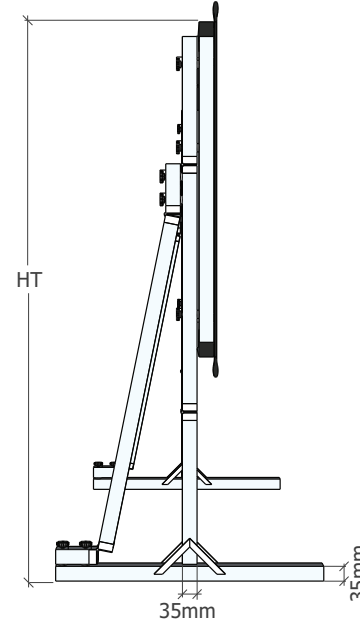

Available aspect ratios:

4:3

16:10

16:9

Model	Viewing area (WXH in cm)	Ratio	Viewing area diagonal	Black borders (B)	Total fabric size (WFxHF in cm)	Maximum total height (HT)	Height from floor to viewing area (HV)	Weight	Flight case size (CLxCHxCD in cm)
IV-FF250_16-9	250,0 x 140,6	16:9	113 inch	8,0 cm	266,0 x 156,6	290,0 cm	Min 30cm / Max 110cm	37,0 kg	149 x 40 x 30
IV-FF300_16-9	300,0 x 168,8	16:9	136 inch	8,0 cm	316,0 x 184,8	315,0 cm	Min 30cm / Max 110cm	43,0 kg	140 x 40 x 46
IV-FF350_16-9	350,0 x 196,9	16:9	158 inch	8,0 cm	366,0 x 212,9	340,0 cm	Min 35cm / Max 120cm	48,0 kg	140 x 40 x 46
IV-FF400_16-9	400,0 x 225,0	16:9	181 inch	8,0 cm	416,0 x 241,0	360,0 cm	Min 35cm / Max 120cm	51,0 kg	163 x 40 x 46
IV-FF250_16-10	250,0 x 156,3	16:10	116 inch	8,0 cm	266,0 x 172,3	300,0 cm	Min 30cm / Max 110cm	38,0 kg	149 x 40 x 30
IV-FF300_16-10	300,0 x 187,5	16:10	139 inch	8,0 cm	316,0 x 203,5	330,0 cm	Min 30cm / Max 110cm	44,0 kg	140 x 40 x 46
IV-FF350_16-10	350,0 x 218,8	16:10	163 inch	8,0 cm	366,0 x 234,8	360,0 cm	Min 35cm / Max 120cm	50,0 kg	140 x 40 x 46
IV-FF400_16-10	400,0 x 250,0	16:10	186 inch	8,0 cm	416,0 x 266,0	380,0 cm	Min 35cm / Max 120cm	53,0 kg	163 x 40 x 46
IV-FF250_4-3	250,0 x 187,5	4:3	123 inch	8,0 cm	266,0 x 203,5	320,0 cm	Min 30cm / Max 110cm	45,0 kg	149 x 40 x 43
IV-FF300_4-3	300,0 x 225,0	4:3	148 inch	8,0 cm	316,0 x 241,0	360,0 cm	Min 30cm / Max 110cm	49,0 kg	140 x 40 x 46
IV-FF350_4-3	350,0 x 262,5	4:3	172 inch	8,0 cm	366,0 x 278,5	390,0 cm	Min 35cm / Max 120cm	57,0 kg	178 x 40 x 46
IV-FF400_4-3	400,0 x 300,0	4:3	197 inch	8,0 cm	416,0 x 316,0	420,0 cm	Min 35cm / Max 120cm	60,0 kg	178 x 40 x 46