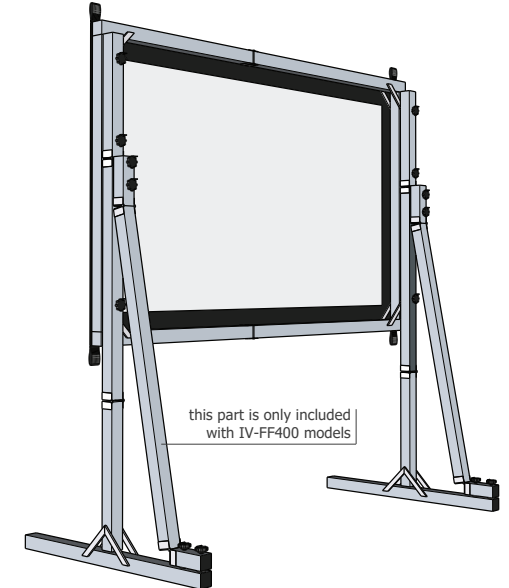

Available aspect ratios:

4:3

16:10

16:9

Model	Viewing area (WXH in cm)	Ratio	Viewing area diagonal	Black borders (B)	Total fabric size (WFxHF in cm)	Maximum total height (HT)	Height from floor to viewing area (HV)	Weight	Flight case size (CLxCHxCD in cm)
IV-FF250_16-9	250,0 x 140,6	16:9	113 inch	8,0 cm	266,0 x 156,6	290,0 cm	Min 30cm / Max 110cm	37,0 kg	149 x 40 x 30
IV-FF300_16-9	300,0 x 168,8	16:9	136 inch	8,0 cm	316,0 x 184,8	315,0 cm	Min 30cm / Max 110cm	43,0 kg	140 x 40 x 46
IV-FF350_16-9	350,0 x 196,9	16:9	158 inch	8,0 cm	366,0 x 212,9	340,0 cm	Min 35cm / Max 120cm	48,0 kg	140 x 40 x 46
IV-FF400_16-9	400,0 x 225,0	16:9	181 inch	8,0 cm	416,0 x 241,0	360,0 cm	Min 35cm / Max 120cm	51,0 kg	163 x 40 x 46
IV-FF250_16-10	250,0 x 156,3	16:10	116 inch	8,0 cm	266,0 x 172,3	300,0 cm	Min 30cm / Max 110cm	38,0 kg	149 x 40 x 30
IV-FF300_16-10	300,0 x 187,5	16:10	139 inch	8,0 cm	316,0 x 203,5	330,0 cm	Min 30cm / Max 110cm	44,0 kg	140 x 40 x 46
IV-FF350_16-10	350,0 x 218,8	16:10	163 inch	8,0 cm	366,0 x 234,8	360,0 cm	Min 35cm / Max 120cm	50,0 kg	140 x 40 x 46
IV-FF400_16-10	400,0 x 250,0	16:10	186 inch	8,0 cm	416,0 x 266,0	380,0 cm	Min 35cm / Max 120cm	53,0 kg	163 x 40 x 46
IV-FF250_4-3	250,0 x 187,5	4:3	123 inch	8,0 cm	266,0 x 203,5	320,0 cm	Min 30cm / Max 110cm	45,0 kg	149 x 40 x 43
IV-FF300_4-3	300,0 x 225,0	4:3	148 inch	8,0 cm	316,0 x 241,0	360,0 cm	Min 30cm / Max 110cm	49,0 kg	140 x 40 x 46
IV-FF350_4-3	350,0 x 262,5	4:3	172 inch	8,0 cm	366,0 x 278,5	390,0 cm	Min 35cm / Max 120cm	57,0 kg	178 x 40 x 46
IV-FF400_4-3	400,0 x 300,0	4:3	197 inch	8,0 cm	416,0 x 316,0	420,0 cm	Min 35cm / Max 120cm	60,0 kg	178 x 40 x 46