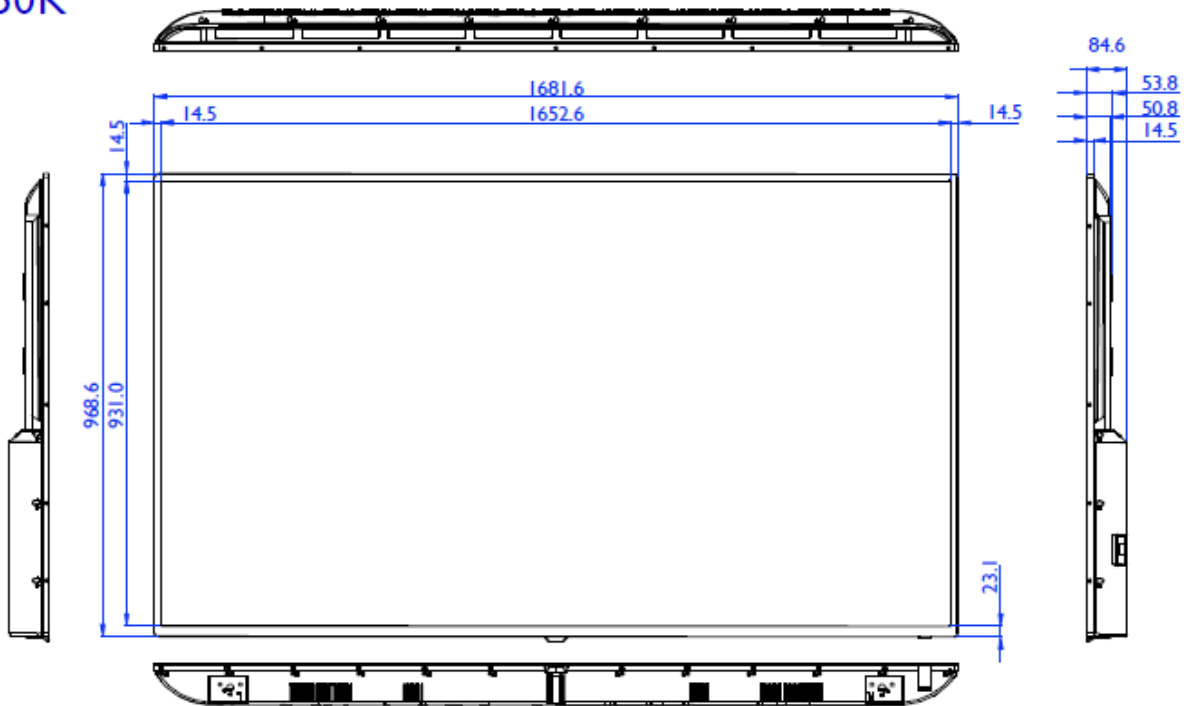

10 HDMI-1

Receive 4K2K 60Hz supported signals from an external device.

11 AUDIO-OUT

Output audio signals to an external device.

Data sheet

Dimension

ST750K

WALL MOUNT SCREW: 4-M8 * 10L