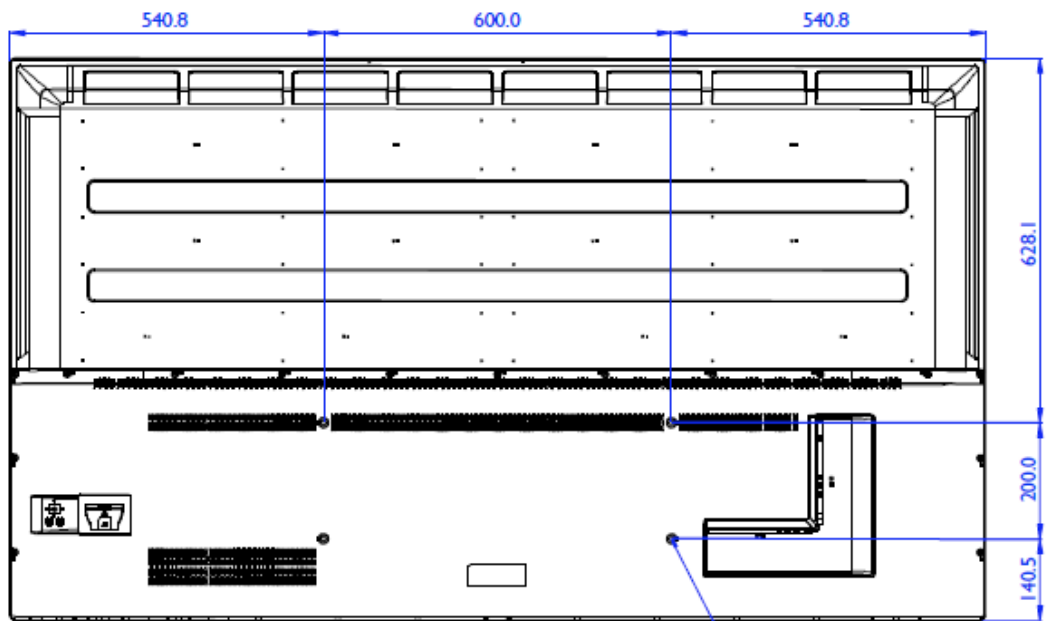

10 HDMI-1

Receive 4K2K 60Hz supported signals from an external device.

11 AUDIO-OUT

Output audio signals to an external device.

Data sheet

Dimension

ST750K

WALL MOUNT SCREW: 4-M8 * 10L