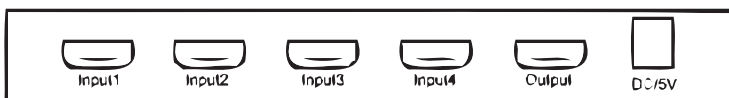

Specifications

HDMI version	HDMI 1.4b	Max input cable length	7.5m AWG24 HDMI cable
HDMI resolution	up to 1080i/1080p (Full HD 3D)	Max Output cable length	7.5m AWG24 HDMI cable
Max bandwidth	340MHz	Max working current	800mA
Max band rate	3.4Gbps	Power adapter input	AC(50/60Hz) 100V-240V
Video color format	24/30/36 bit deep color	Power adapter output	DC 5V/1A
Audio output	L/R (analogue) + SPDIF (digital) + COAX (digital)	Operating Humidity range	5 to 90% RH
Supported audio formats	DTS-HD/Dolby-trueHD//DTS/Dolby-AC3/DSD	Operating Temperature	-15C to +55C
HDMI v1.4 inputs	4	Dimensions	167mm x 67mm x 28mm
HDMI v1.4 outputs	1	Weight	240g

HDMI Switch SW410

front side

back side

side

Included

- 1x HDMI Matrix SW410
- 1x Remote Control
- 1x Power adapter