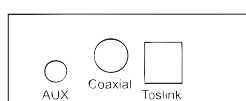

Specifications

HDMI version	HDMI 1.4b	Max input cable length	7.5m AWG24 HDMI cable
HDMI resolution	up to 1080i/1080p (Full HD 3D)	Max Output cable length	7.5m AWG24 HDMI cable
Max bandwidth	340MHz	Max working current	800mA
Max band rate	3.4Gbps	Power adapter input	AC(50/60Hz) 100V-240V
Video color format	24/30/36 bit deep color	Power adapter output	DC 5V/1A
Audio output	L/R (analogue) + SPDIF (digital) + COAX (digital)	Operating Humidity range	5 to 90% RH
Supported audio formats	DTS-HD/Dolby-trueHD//DTS/Dolby-AC3/DSD	Operating Temperature	-15C to +55C
HDMI v1.4 inputs	4	Dimensions	167mm x 67mm x 28mm
HDMI v1.4 outputs	1	Weight	240g

HDMI Switch SW410

front side

back side

side

Included

- 1x HDMI Matrix SW410
- 1x Remote Control
- 1x Power adapter