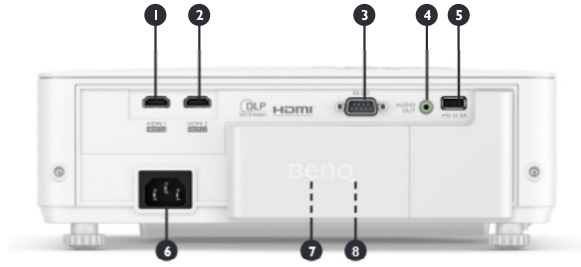

Input and Output Terminals

- ❶ HDMI-1 (2.0b, HDCP2.2)
- ❷ HDMI-2 (2.0b, HDCP2.2)
- ❸ RS232 Input (D-sub 9pin, male)
- ❹ Audio Output (mini jack)
- ❺ USB Type A (1.5A power)
- ❻ AC Power cable inlet
- ❼ Hidden Compartment for ATV Dongle
  - HDMI-3 (2.0b, HDCP2.2)
  - Micro USB cable (5V/1.5A power)
- ❽ QS01 (ATV) HDMI Dongle