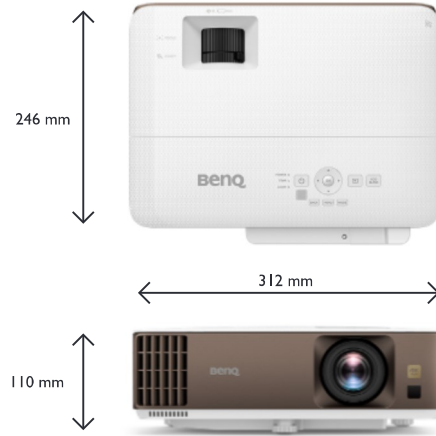

Dimensions