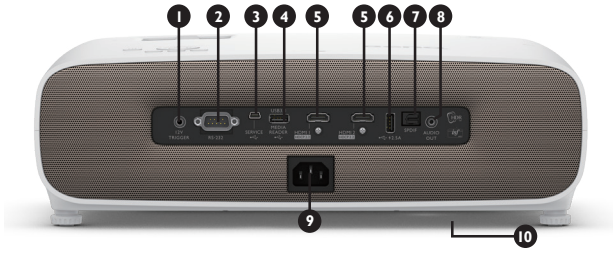

Input and Output Terminals

- ❶ DC 12V Trigger (3.5 mm Jack)
- ❷ RS232 input (D-sub 9pin, male)
- ❸ USB Type min B (FW download, service)
- ❹ USB Type A (Media Reader, FW download)
- ❺ HDMI (HDCP2.2)
- ❻ USB Type A (5V/2.5A power)
- ❼ Audio output (S/PDIF)
- ❽ Audio output (mini jack)
- ❾ AC Power cable inlet
- ❿ QS01 ATV Dongle Compartment