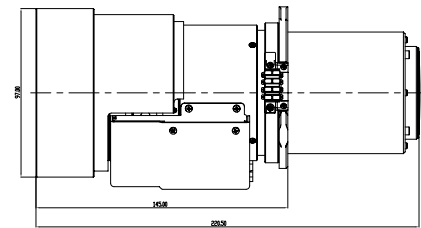

PROJECTOR DIMENSION INCLUDING LENS

Dimension A	Dimension B	Lens width
161.4mm	687.8mm	97mm

Optional lens A21(TR2.12-2.83)

A22

PROJECTOR DIMENSION INCLUDING LENS

Dimension A	Dimension B	Lens width
196mm	722.4mm	107.5mm

Optional lens A22(TR2.83-5.66)

A23

PROJECTOR DIMENSION INCLUDING LENS

Dimension A	Dimension B	Lens width
220.6mm	747mm	97mm

Optional lens A23(TR5.66-10.18)

optoma.com

Copyright © 2020, Optoma and its logo is a registered trademark of Optoma Corporation. Optoma Europe Ltd is the licensee of the registered trademark. All other product names and company names used herein are for identification purposes only and may be trademarks or registered trademarks of their respective owners. Errors and omissions excepted, all specifications are subject to change without notice. All images are for representation purposes only and may be simulated.24/11/20 v3