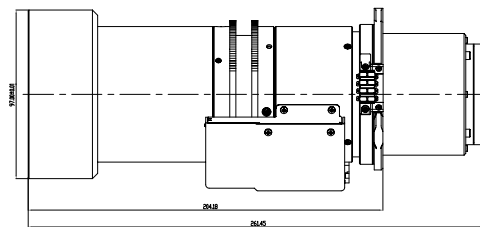

PROJECTOR DIMENSION INCLUDING LENS

Dimension A	Dimension B	Lens width
161.4mm	687.8mm	97mm

Optional lens A21(TR2.12-2.83)

A22

PROJECTOR DIMENSION INCLUDING LENS

Dimension A	Dimension B	Lens width
196mm	722.4mm	107.5mm

Optional lens A22(TR2.83-5.66)

A23

PROJECTOR DIMENSION INCLUDING LENS

Dimension A	Dimension B	Lens width
220.6mm	747mm	97mm

Optional lens A23(TR5.66-10.18)

optoma.com

Copyright © 2020, Optoma and its logo is a registered trademark of Optoma Corporation. Optoma Europe Ltd is the licensee of the registered trademark. All other product names and company names used herein are for identification purposes only and may be trademarks or registered trademarks of their respective owners. Errors and omissions excepted, all specifications are subject to change without notice. All images are for representation purposes only and may be simulated.24/11/20 v3