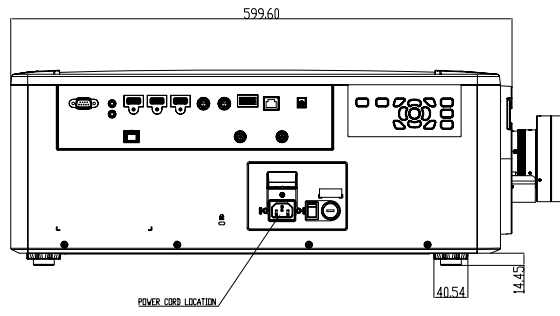

K SERIES LENSES

A20 / A21 / A22 / A23 / A25 / A26

Technical specifications

PROJECTION LENS	A25	A26	A20	A21	A22	A23
Throw Ratio	0.85 ~ 1.02	1.2 ~ 1.73	1.7 ~ 2.12	2.12 ~ 2.83	2.83 ~ 5.66	5.66 ~ 10.18
Zoom	1.2x	1.44x	1.25x	1.33x	2x	1.8x
Throw Distance (m)	1.47 ~ 11.41	2.09 ~ 19.57	2.97 ~ 24.08	3.75 ~ 31.62	5.05 ~ 61.71	10.05 ~ 111.86
Lens shift	see user manual for details					
Aperture	2.5 ~ 2.67	2 ~ 2.6	2.18 ~ 2.56	2 ~ 2.24	2.22 ~ 2.75	2.23 ~ 2.6
Focal length (mm)	12.83 ~ 15.36	18.04 ~ 26.02	25.5 ~ 31.8	31.8 ~ 42.1	42.4 ~ 84.5	84.1 ~ 149.8

DIAGONAL (inches)	HEIGHT (m)	WIDTH (m)	A25 (Distance)	A26 (Min/Max)	A20 (Min/Max)	A21 (Min/Max)	A22 (Min/Max)	A23 (Min/Max)
80	1	1.77	1.47 ~ 1.79	2.09 ~ 3.08	2.97 ~ 3.75	3.75 ~ 5.01	5.05 ~ 9.96	10.05 ~ 17.99
90	1.12	1.99	1.67 ~ 2.02	2.36 ~ 3.47	3.36 ~ 4.24	4.23 ~ 5.64	5.66 ~ 11.19	11.29 ~ 20.23
100	1.25	2.21	1.86 ~ 2.25	2.63 ~ 3.86	3.75 ~ 4.72	4.7 ~ 6.27	6.27 ~ 12.42	12.53 ~ 22.46
110	1.37	2.44	2.05 ~ 2.48	2.9 ~ 4.25	4.14 ~ 5.21	5.18 ~ 6.91	6.87 ~ 13.65	13.76 ~ 24.7
120	1.49	2.66	2.24 ~ 2.71	3.17 ~ 4.65	4.53 ~ 5.69	5.66 ~ 7.54	7.48 ~ 14.89	15 ~ 26.93
130	1.62	2.88	2.44 ~ 2.94	3.44 ~ 5.04	4.91 ~ 6.17	6.13 ~ 8.17	8.09 ~ 16.12	16.24 ~ 29.17
140	1.74	3.1	2.63 ~ 3.17	3.71 ~ 5.43	5.3 ~ 6.66	6.61 ~ 8.81	8.7 ~ 17.35	17.47 ~ 31.4
150	1.87	3.32	2.82 ~ 3.39	3.98 ~ 5.82	5.69 ~ 7.14	7.09 ~ 9.44	9.31 ~ 18.58	18.71 ~ 33.63
160	1.99	3.54	3.01 ~ 3.62	4.25 ~ 6.22	6.08 ~ 7.62	7.56 ~ 10.08	9.92 ~ 19.81	19.95 ~ 35.87
170	2.12	3.76	3.21 ~ 3.85	4.52 ~ 6.61	6.47 ~ 8.11	8.04 ~ 10.71	10.53 ~ 21.05	21.18 ~ 38.1
180	2.24	3.98	3.4 ~ 4.08	4.79 ~ 7	6.85 ~ 8.59	8.52 ~ 11.34	11.14 ~ 22.28	22.42 ~ 40.34
190	2.37	4.21	3.59 ~ 4.31	5.06 ~ 7.4	7.24 ~ 9.08	8.99 ~ 11.98	11.75 ~ 23.51	23.66 ~ 42.57
200	2.49	4.43	3.79 ~ 4.54	5.33 ~ 7.79	7.63 ~ 9.56	9.47 ~ 12.61	12.35 ~ 24.74	24.89 ~ 44.81
250	3.11	5.53	4.75 ~ 5.69	6.69 ~ 9.75	9.57 ~ 11.98	11.85 ~ 15.78	15.4 ~ 30.9	31.08 ~ 55.98
300	3.74	6.64	5.71 ~ 6.83	8.04 ~ 11.72	11.51 ~ 14.4	14.24 ~ 18.94	18.44 ~ 37.07	37.26 ~ 67.16
350	4.36	7.75	6.67 ~ 7.98	9.39 ~ 13.68	13.45 ~ 16.82	16.62 ~ 22.11	21.49 ~ 43.23	43.44 ~ 78.33
400	4.98	8.86	7.64 ~ 9.12	10.74 ~ 15.64	15.39 ~ 19.24	19 ~ 25.28	24.53 ~ 49.39	49.62 ~ 89.51
450	5.6	9.96	8.6 ~ 10.27	12.09 ~ 17.61	17.33 ~ 21.66	21.39 ~ 28.45	27.58 ~ 55.55	55.81 ~ 100.68
500	6.23	11.07	9.56 ~ 11.41	13.44 ~ 19.57	19.27 ~ 24.08	23.77 ~ 31.62	30.62 ~ 61.71	61.99 ~ 111.86

Lens technical drawings

A25