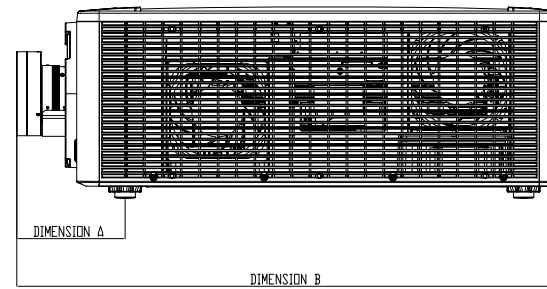

PROJECTOR DIMENSION INCLUDING LENS

Dimension A	Dimension B	Lens width
161.4mm	687.8mm	97mm

Optional lens A21(TR2.12-2.83)

A22

PROJECTOR DIMENSION INCLUDING LENS

Dimension A	Dimension B	Lens width
196mm	722.4mm	107.5mm

Optional lens A22(TR2.83-5.66)

A23

PROJECTOR DIMENSION INCLUDING LENS

Dimension A	Dimension B	Lens width
220.6mm	747mm	97mm

Optional lens A23(TR5.66-10.18)

optoma.com

Copyright © 2020, Optoma and its logo is a registered trademark of Optoma Corporation. Optoma Europe Ltd is the licensee of the registered trademark. All other product names and company names used herein are for identification purposes only and may be trademarks or registered trademarks of their respective owners. Errors and omissions excepted, all specifications are subject to change without notice. All images are for representation purposes only and may be simulated.24/11/20 v3