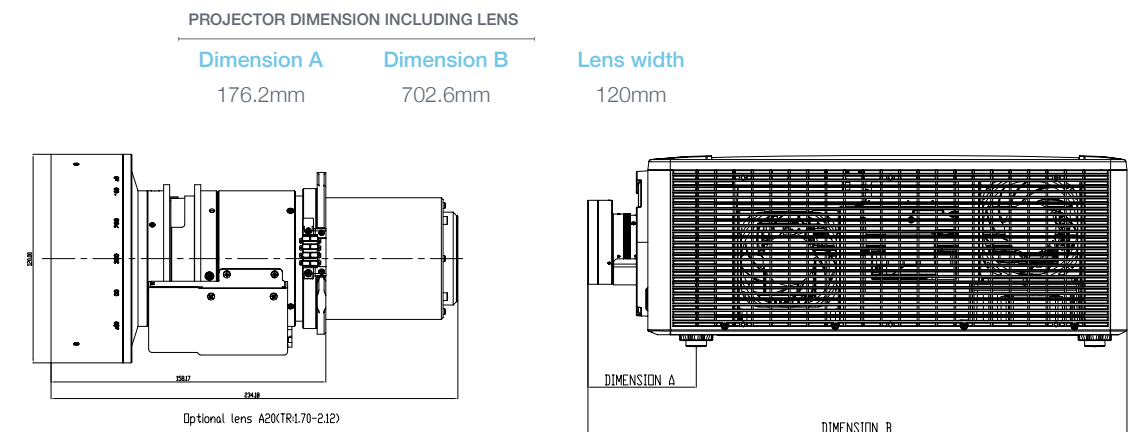

K SERIES LENSES

A20 / A21 / A22 / A23 / A25 / A26

Technical specifications

PROJECTION LENS	A25	A26	A20	A21	A22	A23
Throw Ratio	0.85 ~ 1.02	1.2 ~ 1.73	1.7 ~ 2.12	2.12 ~ 2.83	2.83 ~ 5.66	5.66 ~ 10.18
Zoom	1.2x	1.44x	1.25x	1.33x	2x	1.8x
Throw Distance (m)	1.47 ~ 11.41	2.09 ~ 19.57	2.97 ~ 24.08	3.75 ~ 31.62	5.05 ~ 61.71	10.05 ~ 111.86
Lens shift	see user manual for details					
Aperture	2.5 ~ 2.67	2 ~ 2.6	2.18 ~ 2.56	2 ~ 2.24	2.22 ~ 2.75	2.23 ~ 2.6
Focal length (mm)	12.83 ~ 15.36	18.04 ~ 26.02	25.5 ~ 31.8	31.8 ~ 42.1	42.4 ~ 84.5	84.1 ~ 149.8