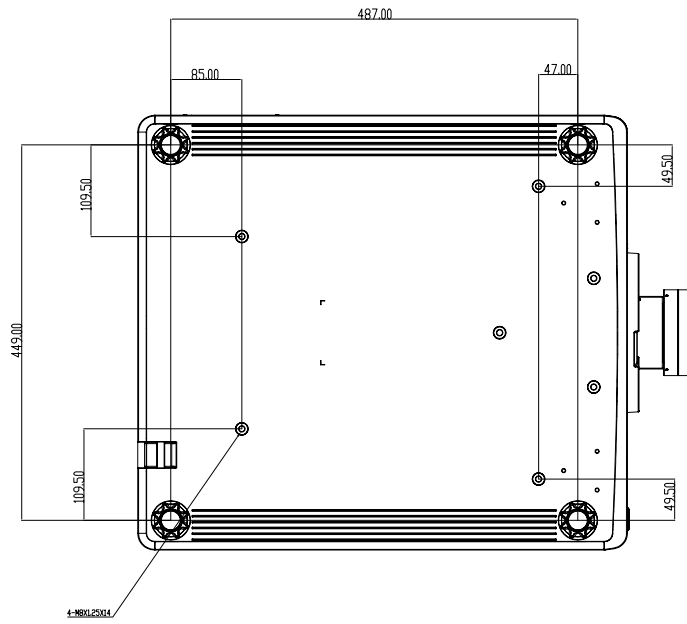

K SERIES LENSES

A20 / A21 / A22 / A23 / A25 / A26

Technical specifications

PROJECTION LENS	A25	A26	A20	A21	A22	A23
Throw Ratio	0.85 ~ 1.02	1.2 ~ 1.73	1.7 ~ 2.12	2.12 ~ 2.83	2.83 ~ 5.66	5.66 ~ 10.18
Zoom	1.2x	1.44x	1.25x	1.33x	2x	1.8x
Throw Distance (m)	1.47 ~ 11.41	2.09 ~ 19.57	2.97 ~ 24.08	3.75 ~ 31.62	5.05 ~ 61.71	10.05 ~ 111.86
Lens shift	see user manual for details					
Aperture	2.5 ~ 2.67	2 ~ 2.6	2.18 ~ 2.56	2 ~ 2.24	2.22 ~ 2.75	2.23 ~ 2.6
Focal length (mm)	12.83 ~ 15.36	18.04 ~ 26.02	25.5 ~ 31.8	31.8 ~ 42.1	42.4 ~ 84.5	84.1 ~ 149.8

DIAGONAL (inches)	HEIGHT (m)	WIDTH (m)	A25 (Distance)	A26 (Min/Max)	A20 (Min/Max)	A21 (Min/Max)	A22 (Min/Max)	A23 (Min/Max)
80	1	1.77	1.47 ~ 1.79	2.09 ~ 3.08	2.97 ~ 3.75	3.75 ~ 5.01	5.05 ~ 9.96	10.05 ~ 17.99
90	1.12	1.99	1.67 ~ 2.02	2.36 ~ 3.47	3.36 ~ 4.24	4.23 ~ 5.64	5.66 ~ 11.19	11.29 ~ 20.23
100	1.25	2.21	1.86 ~ 2.25	2.63 ~ 3.86	3.75 ~ 4.72	4.7 ~ 6.27	6.27 ~ 12.42	12.53 ~ 22.46
110	1.37	2.44	2.05 ~ 2.48	2.9 ~ 4.25	4.14 ~ 5.21	5.18 ~ 6.91	6.87 ~ 13.65	13.76 ~ 24.7
120	1.49	2.66	2.24 ~ 2.71	3.17 ~ 4.65	4.53 ~ 5.69	5.66 ~ 7.54	7.48 ~ 14.89	15 ~ 26.93
130	1.62	2.88	2.44 ~ 2.94	3.44 ~ 5.04	4.91 ~ 6.17	6.13 ~ 8.17	8.09 ~ 16.12	16.24 ~ 29.17
140	1.74	3.1	2.63 ~ 3.17	3.71 ~ 5.43	5.3 ~ 6.66	6.61 ~ 8.81	8.7 ~ 17.35	17.47 ~ 31.4
150	1.87	3.32	2.82 ~ 3.39	3.98 ~ 5.82	5.69 ~ 7.14	7.09 ~ 9.44	9.31 ~ 18.58	18.71 ~ 33.63
160	1.99	3.54	3.01 ~ 3.62	4.25 ~ 6.22	6.08 ~ 7.62	7.56 ~ 10.08	9.92 ~ 19.81	19.95 ~ 35.87
170	2.12	3.76	3.21 ~ 3.85	4.52 ~ 6.61	6.47 ~ 8.11	8.04 ~ 10.71	10.53 ~ 21.05	21.18 ~ 38.1
180	2.24	3.98	3.4 ~ 4.08	4.79 ~ 7	6.85 ~ 8.59	8.52 ~ 11.34	11.14 ~ 22.28	22.42 ~ 40.34
190	2.37	4.21	3.59 ~ 4.31	5.06 ~ 7.4	7.24 ~ 9.08	8.99 ~ 11.98	11.75 ~ 23.51	23.66 ~ 42.57
200	2.49	4.43	3.79 ~ 4.54	5.33 ~ 7.79	7.63 ~ 9.56	9.47 ~ 12.61	12.35 ~ 24.74	24.89 ~ 44.81
250	3.11	5.53	4.75 ~ 5.69	6.69 ~ 9.75	9.57 ~ 11.98	11.85 ~ 15.78	15.4 ~ 30.9	31.08 ~ 55.98
300	3.74	6.64	5.71 ~ 6.83	8.04 ~ 11.72	11.51 ~ 14.4	14.24 ~ 18.94	18.44 ~ 37.07	37.26 ~ 67.16
350	4.36	7.75	6.67 ~ 7.98	9.39 ~ 13.68	13.45 ~ 16.82	16.62 ~ 22.11	21.49 ~ 43.23	43.44 ~ 78.33
400	4.98	8.86	7.64 ~ 9.12	10.74 ~ 15.64	15.39 ~ 19.24	19 ~ 25.28	24.53 ~ 49.39	49.62 ~ 89.51
450	5.6	9.96	8.6 ~ 10.27	12.09 ~ 17.61	17.33 ~ 21.66	21.39 ~ 28.45	27.58 ~ 55.55	55.81 ~ 100.68
500	6.23	11.07	9.56 ~ 11.41	13.44 ~ 19.57	19.27 ~ 24.08	23.77 ~ 31.62	30.62 ~ 61.71	61.99 ~ 111.86

Lens technical drawings

A25