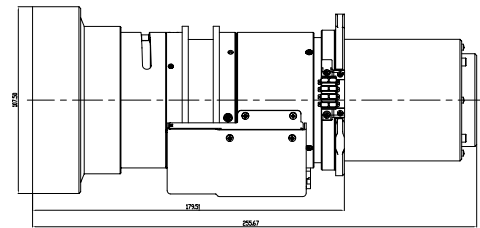

PROJECTOR DIMENSION INCLUDING LENS

Dimension A	Dimension B	Lens width
161.4mm	687.8mm	97mm

Optional lens A21(TR2.12-2.83)

A22

PROJECTOR DIMENSION INCLUDING LENS

Dimension A	Dimension B	Lens width
196mm	722.4mm	107.5mm

Optional lens A22(TR2.83-5.66)

A23

PROJECTOR DIMENSION INCLUDING LENS

Dimension A	Dimension B	Lens width
220.6mm	747mm	97mm

Optional lens A23(TR5.66-10.18)

optoma.com

Copyright © 2020, Optoma and its logo is a registered trademark of Optoma Corporation. Optoma Europe Ltd is the licensee of the registered trademark. All other product names and company names used herein are for identification purposes only and may be trademarks or registered trademarks of their respective owners. Errors and omissions excepted, all specifications are subject to change without notice. All images are for representation purposes only and may be simulated.24/11/20 v3