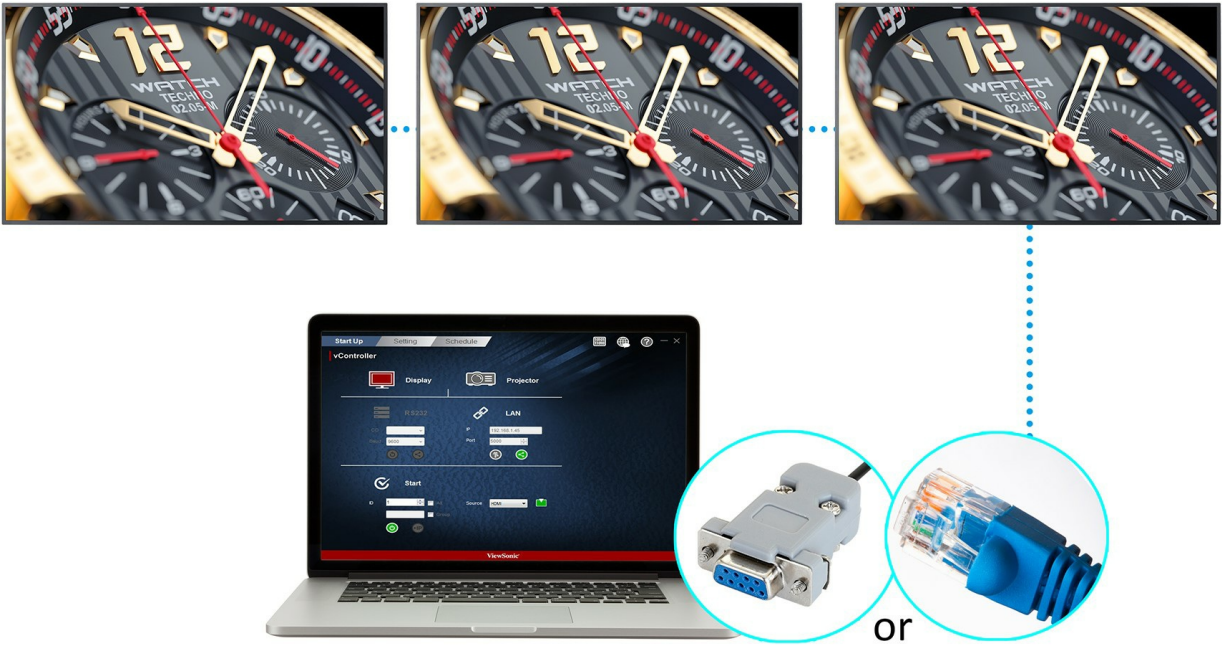

- Slim even bezel and chassis
- USB playback photos, music & video
- Easy Multi-Screen Setups
- Remote configuration management
- Multiple HDMI devices control

The ViewSonic® CDE4320 is a 43" commercial display with a slim even bezel, offering the combination of cost-efficiency and ease of installation for corporate, retail and hospitality environments. Integrated with an embedded media player, the CDE4320 is able to easily playback high definition messaging via USB port. Versatile connectivity options include 2 HDMI-IN ports, RS232 input, SPDIF output etc. The slim-bezel CDE4320 delivers sharp and vivid images to ensure crisp pictures and smooth content playback.

## Easy Multi-Screen Setups

This display is great for multi-screen setups in hotels, restaurants, sports bars, or retail outlets that require duplicated setup and customizable presets. With a USB-programmable hospitality setting, each display will have the same customized channel default, audio level, front-panel lockout, and auto power-up settings.

## Multiple HDMI Devices Control

With HDMI CEC functionality, remote control signals can be transmitted via HDMI cable to connected HDMI devices. This enables out-of-sight DVD players, sound systems, and other devices to be directly controlled with the display's remote controller.