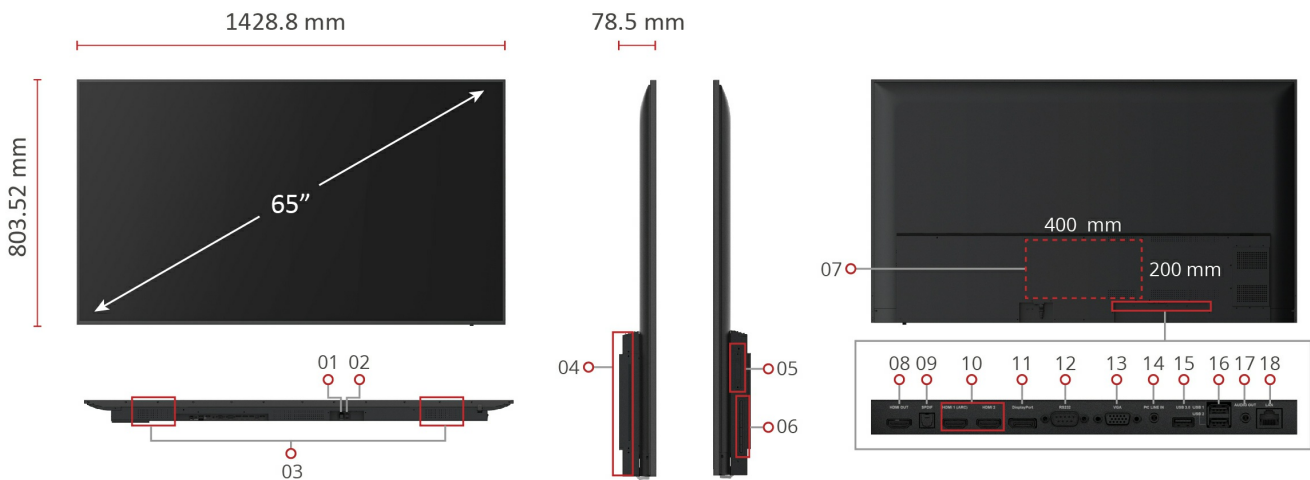

Easy IT Remote Management

Externe instellingen en content management

myViewBoard manager, SureMDM, Revel Digital en meer

Afmetingen & Inputs/outputs

1. AC In
2. Power Switch
3. Internal Speakers
4. OPS Slot
5. WiFi Slot
6. Menu Controls
7. VESA® Wall Mount 400x200mm
8. HDMI Out
9. SPDIF
10. HDMI In x 2
11. DisplayPort
12. RS232
13. VGA

14. Audio In
15. USB 3.0 Type A (USB Playback)
16. USB 2.0 Type A x 2 (USB Playback)
17. Audio Out
18. LAN

Technical Specifications

Display	Panel Size	65"
	Type/ Tech	TFT LCD Module. IPS type, DLED backlight
	Display Area (mm)	1428.48(H) × 803.52(V) (65" diagonal)
	Native Resolution	3840 x 2160
	Aspect Ratio	16:9
	Colors	1.07G colors
	Brightness	450 nits (typ.)
	Contrast Ratio	1200:1 Typ.
	Response Time	8 ms
	Viewing Angles	H = 178, V = 178 typ.
	Backlight Life	30,000 Hours (min)
	Surface Treatment	Anti-glare, 3H hardness, Haze 25%
	Bezel	Slim
	Orientation	Landscape
	INPUT	HDMI
RGB / VGA		x1
DisplayPort		x1
Audio		x1 (3.5mm)
RS-232		x1
OPS slot		1x (optioneel Intel OPS VPC12-WPO)
OUTPUT	WiFi slot	1x (optioneel Wifi module LB-WIFI-001)
	HDMI	x1
	Audio	x1 (3.5mm)
LAN	SPDIF	x1 (Fiber)
	RJ45	x1
USB	Type A	2.0 Type A : x 2 (USB Playback), 3.0 Type A : x 1 (USB Playback)
SPEAKERS	SPEAKERS	Max. 16Wx2
COMPATIBILITY	RGB PC/HDMI PC	Up to 1920x1080@60Hz. Refer to timing table
	HDMI	480i, 480p, 720p, 1080i, 1080p, 4K2K@60Hz
	DisplayPort	480i, 480p, 720p, 1080i, 1080p, 4K2K@60Hz
	Android Version	Android 8.0
	POWER	Voltage
Consumption		Normal 220 W, Max 300 W
ERGONOMICS	Wall Mount (VESA®)	400x200 mm