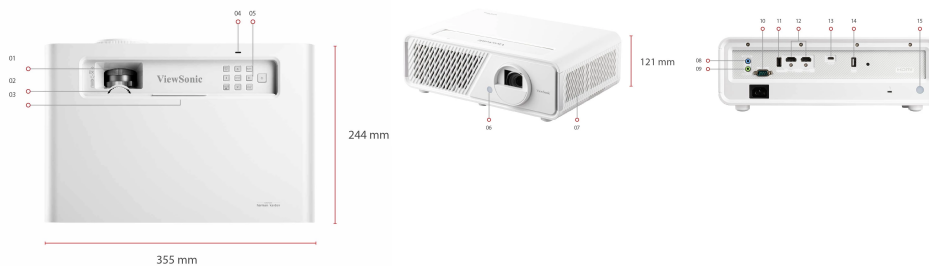

Product Omschrijving

The X1 is ViewSonic’s first lamp-free high brightness smart projector for home. Powered by 3rd generation LED technology and 3,100 LED Lumens of brightness, the X1 replaces frequent lamp replacement and toxic mercury with immediate and immersive big-screen entertainment through instant on/off capability, cinematic colours covering 125% Rec.709, and an impressive lifespan of 30,000 hours. Dual speakers customised by Harman Kardon deliver powerful, room-filling sound for movie nights or music streamed directly from your smartphone, with the option to connect Bluetooth headphones for personal entertainment. Embedded Wi-Fi connectivity enables screen mirroring directly from smart devices to the big screen, making content streaming easier than ever. And with vertical lens shift, 1.3x optical zoom, H&V keystone, and 4-corner adjustment capabilities, installing this 1080p projector is not only a breeze, but an upgrade to any home cinema.