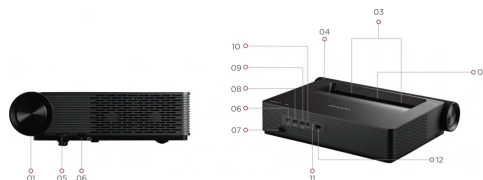

ViewSonic  PROJECTOR
X2000B-4K

Key Features

- True 4K HDR immersive visual experience
- 0.22 ultra short throw ratio capable of 100" screen from 23cm away
- 2nd generation Laser Phosphor technology with 20,000 hours lifespan
- Theatre-level audio by Harman Kardon with Dolby/DTS support
- Smart connectivity via Wi-Fi and Bluetooth

Product Omschrijving

The X2000B-4K is ViewSonic's first ultra short throw smart laser projector. Combining true 4K UHD resolution, HDR/HLG support, 100% Rec.709 cinematic colours, and custom-built Harman Kardon speakers with Dolby/DTS soundtrack support, the X2000B-4K delivers an audiovisual feast right out of the box. Capable of projecting a 100" image from just 23.4cm away, the 0.22 ultra short throw ratio offers an immersive experience along with 4-corner and warping adjustment capabilities to turn virtually any surface into a cinema, live concert, or a wonderland beyond your imagination. Built with 2nd generation laser phosphor technology, the X2000B-4K is geared for instant entertainment and ready to accompany you for 20,000 hours of quality visuals. Smart capabilities such as built-in Wi-Fi for wireless content sharing from your mobile devices and Bluetooth for flexible audio options make content streaming easier than it has ever been before.