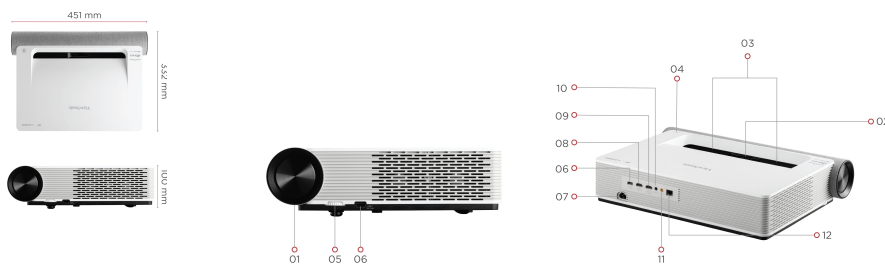

Product Omschrijving

The X2000L-4K is ViewSonic's first ultra short throw smart laser projector. Combining true 4K UHD resolution, HDR/HLG support, 100% Rec.709 cinematic colours, and custom-built Harman Kardon speakers with Dolby/DTS soundtrack support, the X2000L-4K delivers an audiovisual feast right out of the box. Capable of projecting a 100" image from just 23.4cm away, the 0.22 ultra short throw ratio offers an immersive experience along with 4-corner and warping adjustment capabilities to turn virtually any surface into a cinema, live concert, or a wonderland beyond your imagination. Built with 2nd generation laser phosphor technology, the X2000L-4K is geared for instant entertainment and ready to accompany you for 20,000 hours of quality visuals. Smart capabilities such as built-in Wi-Fi for wireless content sharing from your mobile devices and Bluetooth for flexible audio options make content streaming easier than it has ever been before.